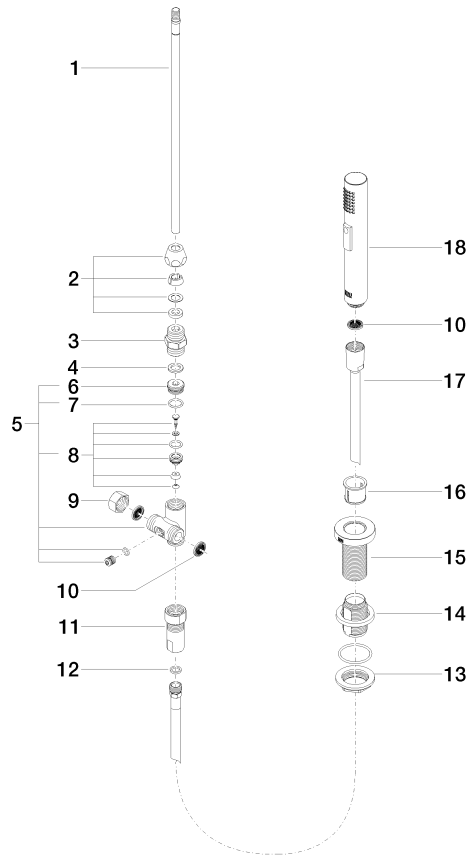

27 721 970

Fits: ELIO, TARA, TARA ULTRA

- with round rosette
- spray flow
- automatic spout/shower diverter
- height of mixer 191 mm
- hole diameter rinsing spray 32mm
- fabric braided hose 1500 mm
- sprayface with anti-scaling system
- lead-free

Can only be combined with 33826790, 32800790, 33826888, 32815888, 20815892, 33826875.

Intrinsic protection against back flow.

	Chrome	27 721 970-00
	Brushed Platinum	27 721 970-06
	Platinum	27 721 970-08
	Durabrand (23kt Gold)	27 721 970-09
	Dark Chrome	27 721 970-19
	Brushed Durabrand (23kt Gold)	27 721 970-28
	Matte Black	27 721 970-33
	Brushed Champagne (22kt Gold)	27 721 970-46
	Champagne (22kt Gold)	27 721 970-47
	Brushed Chrome	27 721 970-93
	Brushed Dark Platinum	27 721 970-99

27 721 970

mm [inches]

Flow rate chart

Certificates

LGA\_18901.

Belgaqua\_21-027-  
27\_3.

IAPMO\_N-4976 (2).

LGA\_29572.

IAPMO\_6397.

27 721 970

Spare parts list

No.	Item Number	Name	Quantity used	Delivery time
1	04 24 02 046 01-07	pipe	1	10
2	90 23 30 040 00-00	threaded connector	1	10
3	90 24 03 168 00 90	nipple	1	2
4	90 14 20 002 00 90	seal	1	2
5	90 17 09 046 10 90	diverter	1	2
6	09 24 04 112 10 90	nipple	1	2
7	90 14 10 033 00 90	seal	1	2
8	90 21 10 031 10 90	diverter	1	2
9	04 21 02 006 00 92	cap	1	2
10	09 23 01 039 90	sieve	2	2
11	90 24 03 241 00 90	nipple	1	2
12	90 14 20 019 00 90	seal	1	2
13	04 30 11 038 66 90	fixing set	1	2
14	12 720 970 90	Extension set -	1	60
15	09 30 01 285-00	rosette	1	10
16	90 18 40 085 00 90	sleeve	1	2
17	90 30 02 062 00-00	hose	1	2
18	04 12 11 158 00-00	shower	1	10