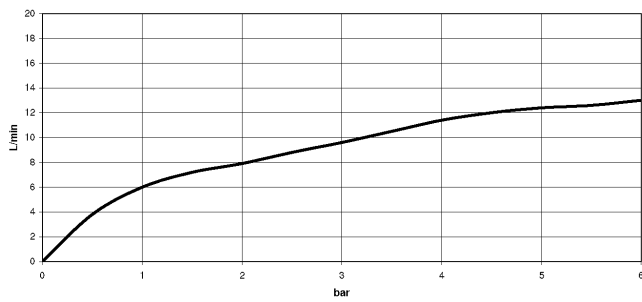

Can only be combined with 33826790, 32800790, 33826888, 32815888, 20815892, 33826875.

Intrinsic protection against back flow.

	Chrome	27 721 970-00
	Brushed Platinum	27 721 970-06
	Platinum	27 721 970-08
	Durabrand (23kt Gold)	27 721 970-09
	Dark Chrome	27 721 970-19
	Brushed Durabrand (23kt Gold)	27 721 970-28
	Matte Black	27 721 970-33
	Brushed Champagne (22kt Gold)	27 721 970-46
	Champagne (22kt Gold)	27 721 970-47
	Brushed Chrome	27 721 970-93
	Brushed Dark Platinum	27 721 970-99

27 721 970

mm [inches]

Flow rate chart

Certificates

LGA\_18901.

Belgaqua\_21-027-  
27\_3.

IAPMO\_N-4976 (2).

LGA\_29572.