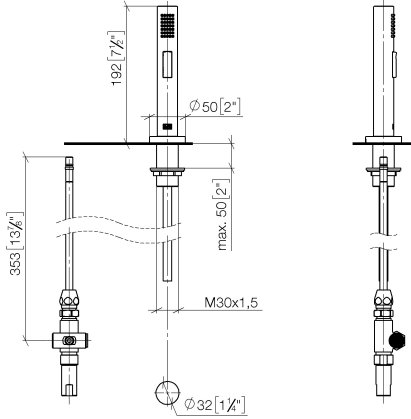

27 721 970

Fits: ELIO, TARA, TARA ULTRA

- with round rosette
- spray flow
- automatic spout/shower diverter
- height of mixer 191 mm
- hole diameter rinsing spray 32mm
- fabric braided hose 1500 mm
- sprayface with anti-scaling system
- lead-free

Can only be combined with 33826790, 32800790, 33826888, 32815888, 20815892, 33826875.

Intrinsic protection against back flow.

	Chrome	27 721 970-00
	Brushed Platinum	27 721 970-06
	Platinum	27 721 970-08
	Durabrand (23kt Gold)	27 721 970-09
	Dark Chrome	27 721 970-19
	Brushed Durabrand (23kt Gold)	27 721 970-28
	Matte Black	27 721 970-33
	Brushed Champagne (22kt Gold)	27 721 970-46
	Champagne (22kt Gold)	27 721 970-47
	Brushed Chrome	27 721 970-93
	Brushed Dark Platinum	27 721 970-99

27 721 970

mm [inches]

Flow rate chart

Certificates

LGA\_18901.

Belgaqua\_21-027-  
27\_3.

IAPMO\_N-4976 (2).

LGA\_29572.

IAPMO\_6397.

27 721 970

Spare parts list

No.	Item Number	Name	Quantity used	Delivery time
1	04 24 02 046 01-07	pipe	1	10
2	90 23 30 040 00-00	threaded connector	1	10
3	90 24 03 168 00 90	nipple	1	2
4	90 14 20 002 00 90	seal	1	2
5	90 17 09 046 10 90	diverter	1	2
6	09 24 04 112 10 90	nipple	1	2
7	90 14 10 033 00 90	seal	1	2
8	90 21 10 031 10 90	diverter	1	2
9	04 21 02 006 00 92	cap	1	2
10	09 23 01 039 90	sieve	2	2
11	90 24 03 241 00 90	nipple	1	2
12	90 14 20 019 00 90	seal	1	2
13	04 30 11 038 66 90	fixing set	1	2
14	12 720 970 90	Extension set -	1	60
15	09 30 01 285-00	rosette	1	10
16	90 18 40 085 00 90	sleeve	1	2
17	90 30 02 062 00-00	hose	1	2
18	04 12 11 158 00-00	shower	1	10